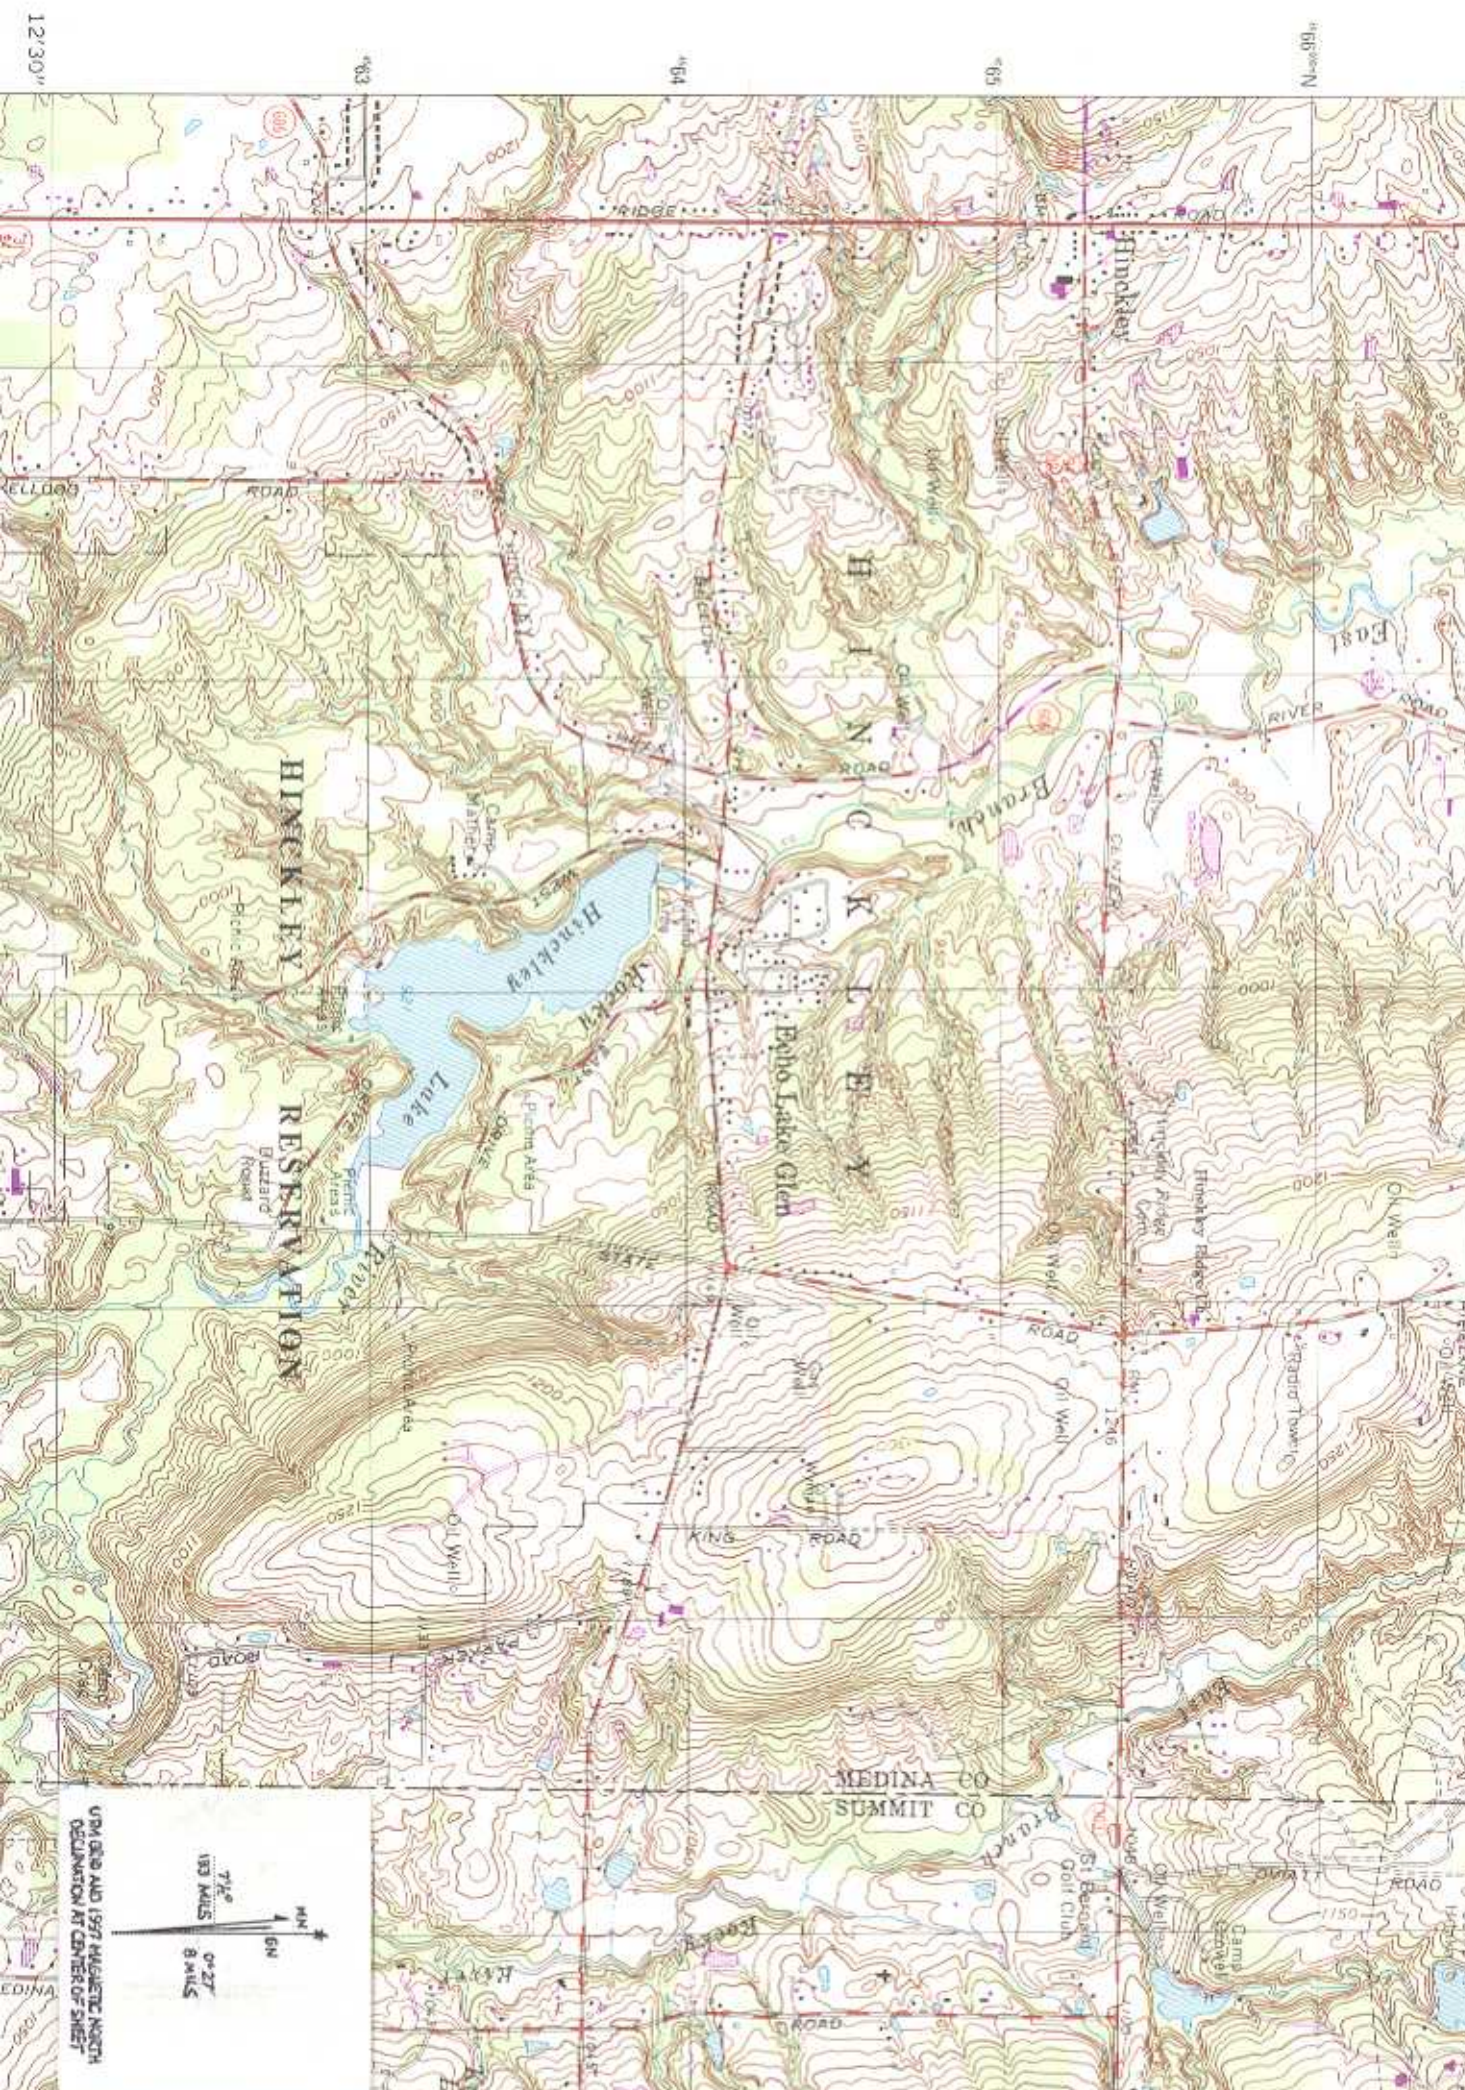

81° 45' 38" E 39 40 41 42 30' 41 43
41° 15' 4666' SW
R 13 W (ROADVIEW HEIGHTS)
R 12 W

HINCKLEY RESERVATION

MEDINA CO
SUMMIT CO